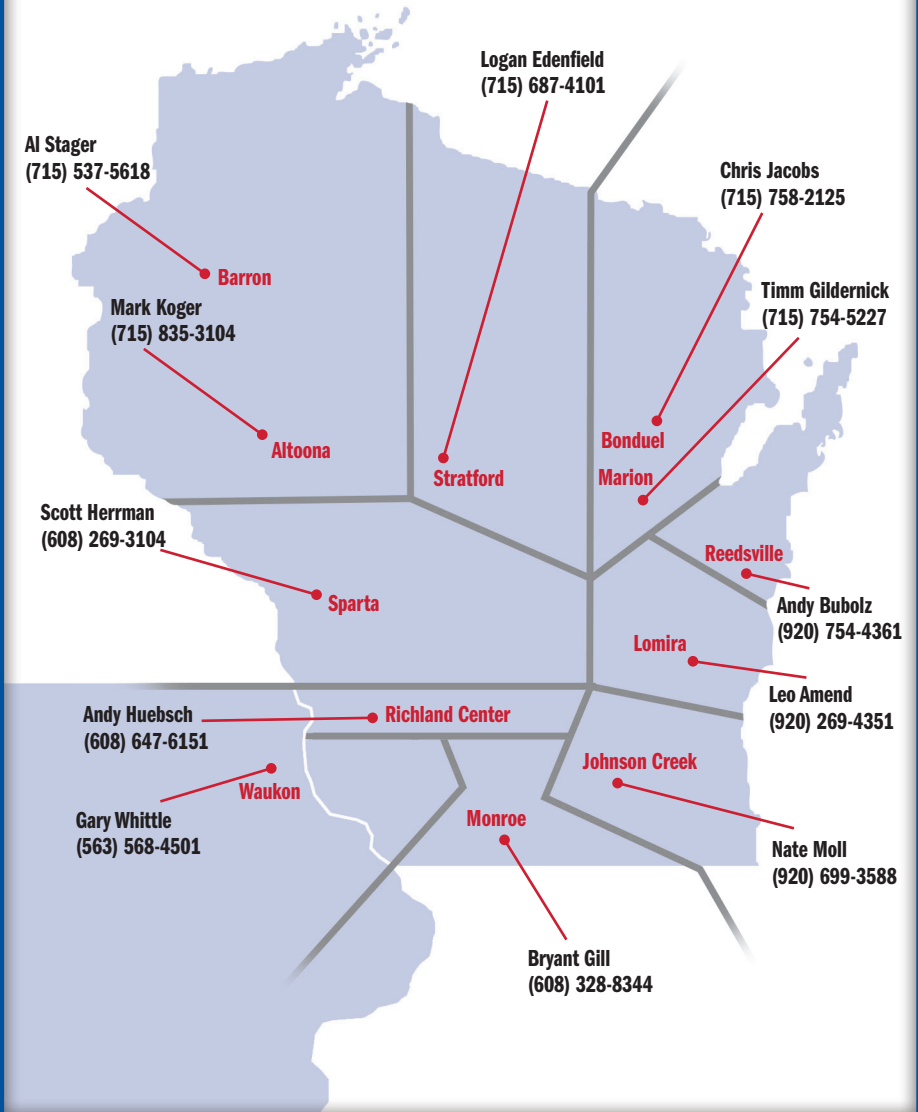

## Equity Cooperative Livestock Sales

*on the farm ~ in the market ~ working together*

## 2020 Sheep & Goat Marketing

Equity Cooperative Livestock Sales Association is committed to providing marketing for sheep and goats throughout our market facilities. Our 2020 sheep and goat schedule is listed below by market location, along with times of sales.

**Barron..... (715) 537-5618**  
Every 3rd Saturday of the month at 10 a.m.

**Johnson Creek..... (920) 699-3588**  
Every Monday at 11:30 a.m.

**Lomira..... (920) 269-4351**  
Last Saturday of the month at 8 a.m.

**Stratford..... (715) 687-4101**  
Every Wednesday at 11:30 a.m.

Schedules are subject to change due to holidays, so please contact your local market with any questions or concerns you may have.

If you need help in arranging trucking to any of these locations, please contact the market directly. We thank producers for their continued support and look forward to continuing to work with them for their sheep and goat marketing needs in 2020 and beyond.